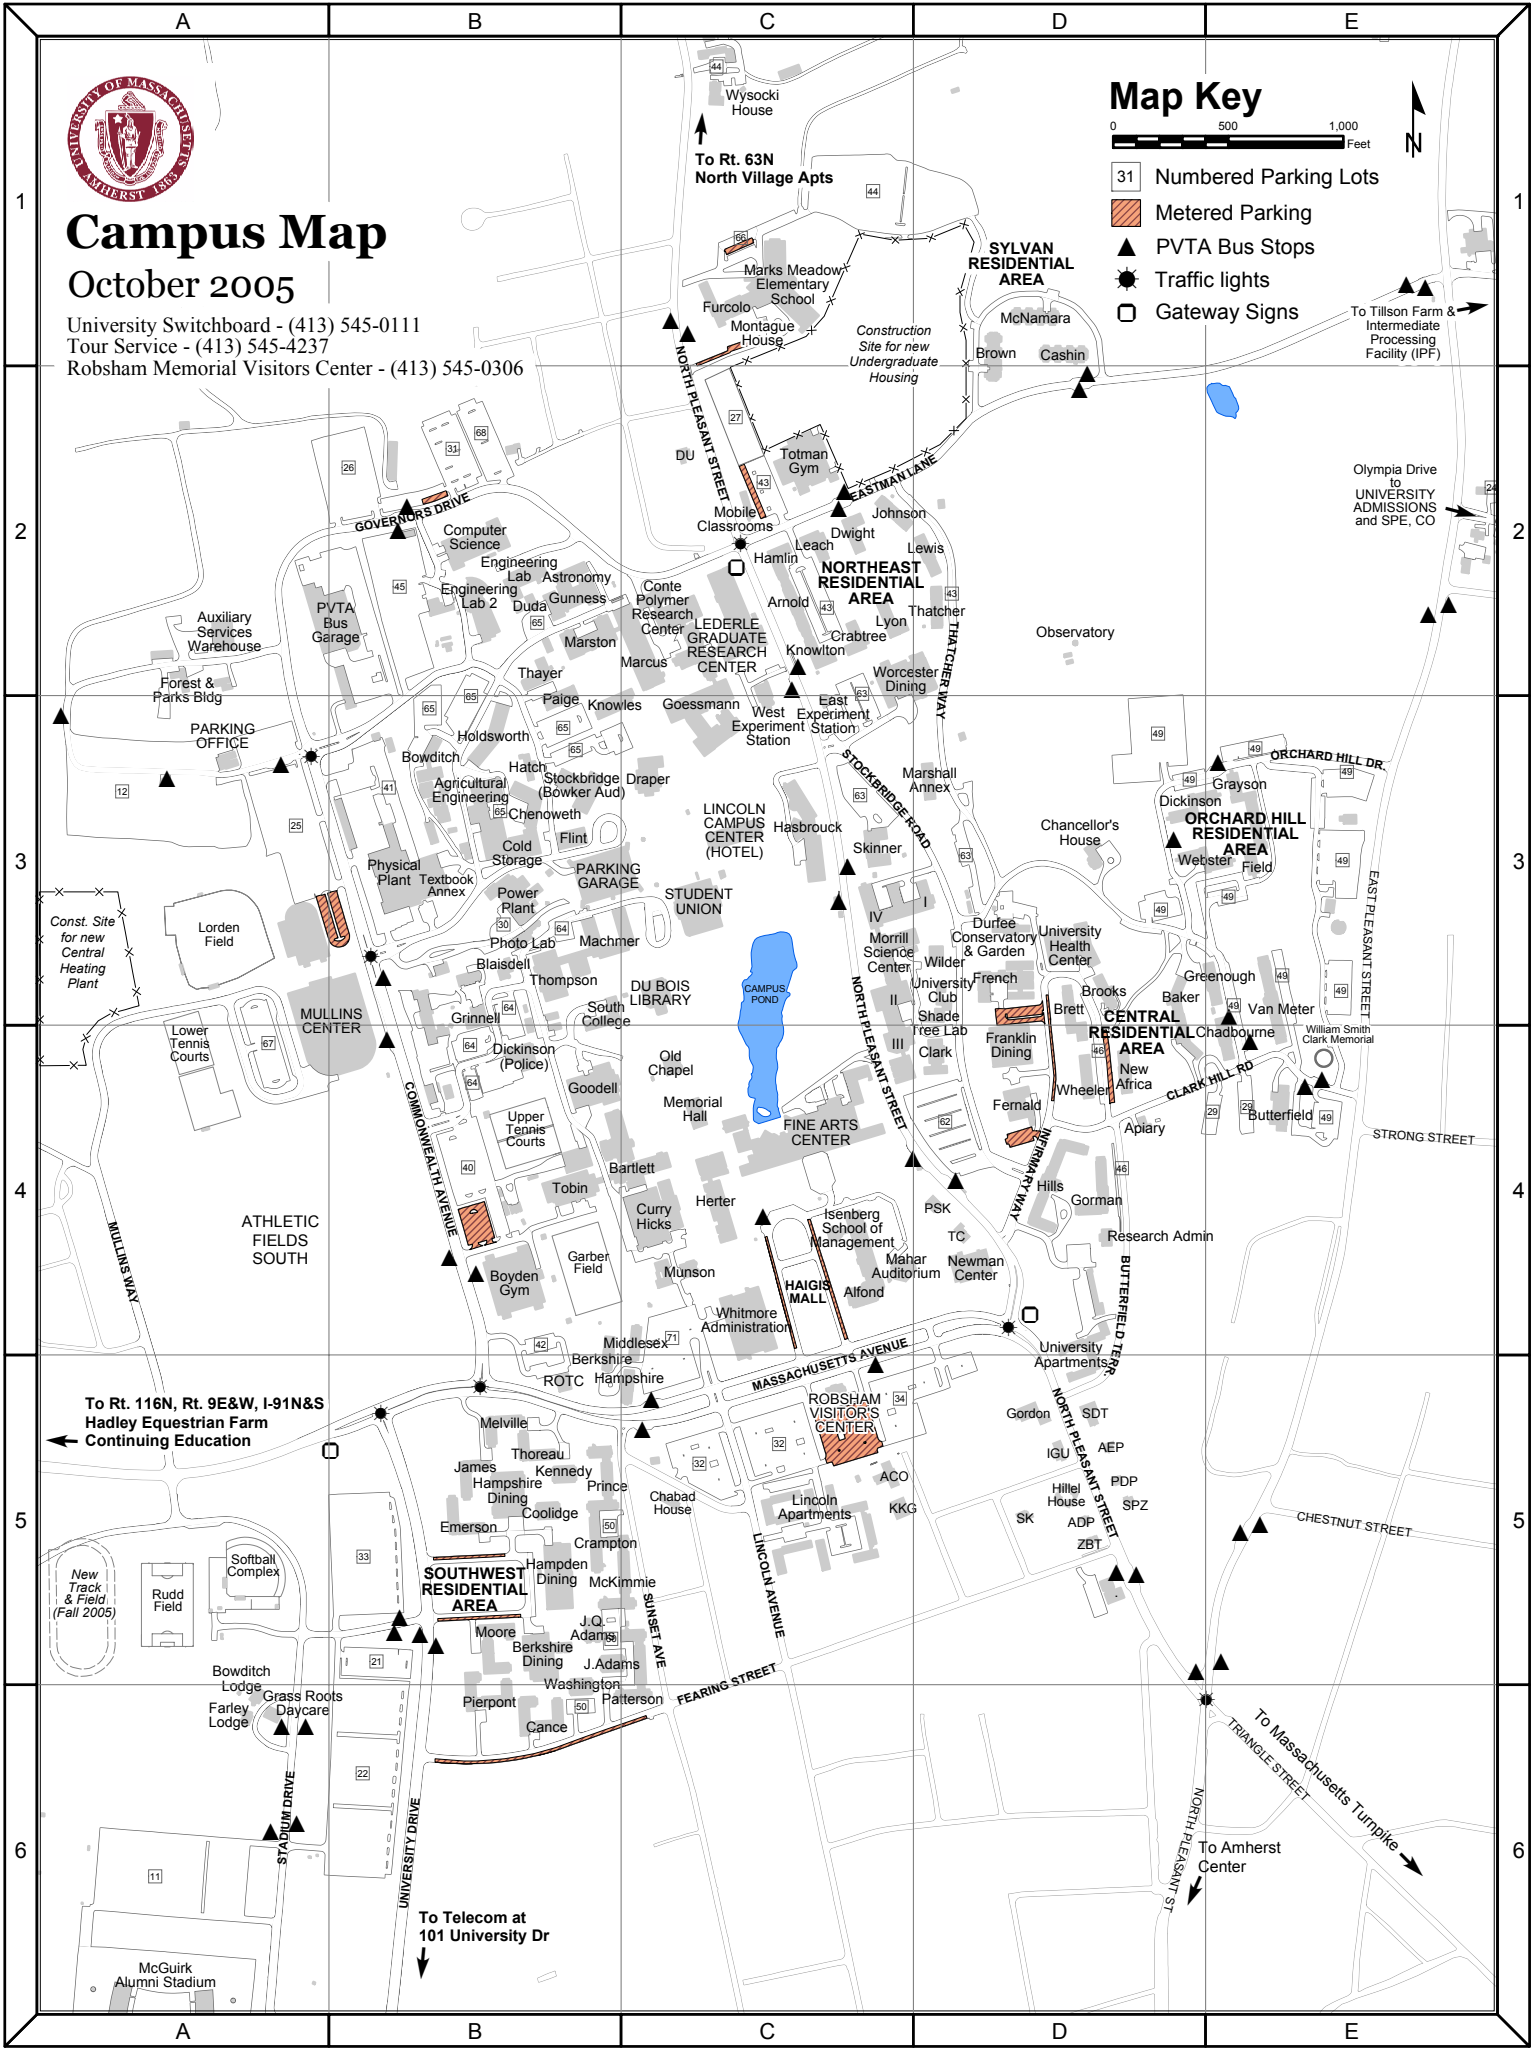

Campus Map

October 2005

University Switchboard - (413) 545-0111

Tour Service - (413) 545-4237

Robsham Memorial Visitors Center - (413) 545-0306

Map Key

- 31 Numbered Parking Lots
- Metered Parking
- PVTA Bus Stops
- Traffic lights
- Gateway Signs

0 500 1,000 Feet

A

B

C

D

E

1

1

2

2

3

3

4

4

5

5

6

6

A

B

C

D

E